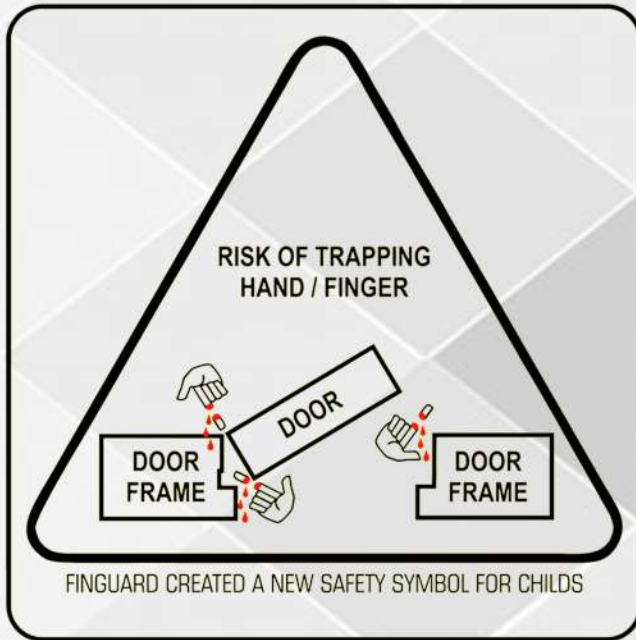

Available in 4
Different Colors

Jai Ambe Furnishing is the only distributor of Finguard in whole Maharashtra.

Easy to
Wash/Clean

Premium
Quality
Product

Durable &
Long-Lasting

Cost Effective

Low Maintenance
(Saves Time & Money)